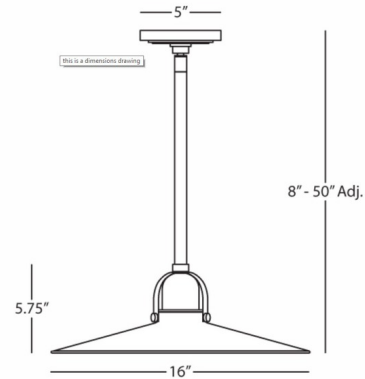

CLICK TO VIEW PRODUCT

Notes: