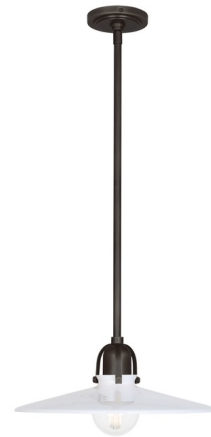

## Rico Espinet Arial Pendant By Robert Abbey

### Description

The Rico Espinet Arial Pendant has a simple design with clean lines. The white glass disc shade adds a sophisticated touch that will seamlessly blend into a variety of decor styles. Includes one 6 inch and three 12 inch down rods. UL Listed.

### Specifications

COLOR . . . . . White  
BODY FINISH . . . . . Deep Patina Bronze  
WATTAGE . . . . . 100W  
DIMMER . . . . . Standard 120V  
DIMENSIONS . . . . . 15.875"W x 5.75"H  
BULB NOT INCLUDED . . . 1 x Edison Globe/Medium (E26)/100W/120V Incandescent  
OTHER BULB OPTIONS . . . . . Edison Globe/Medium (E26)/120V LED  
COUNTRY OF ORIGIN . . . . . China

Shown in deep patina bronze / white

CLICK TO VIEW PRODUCT

Notes: