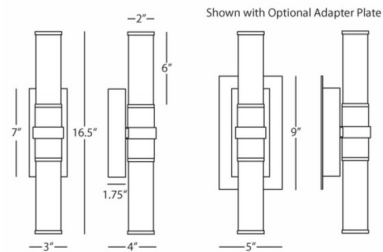

CLICK TO VIEW PRODUCT

Notes: