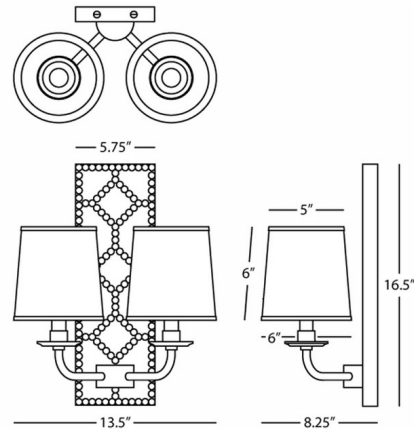

Shown in aged brass / blacksmith black

CLICK TO VIEW PRODUCT

Notes: