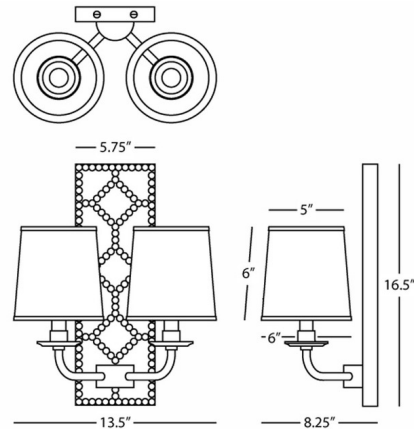

Shown in aged brass / blacksmith black

Specifications

COLOR	Blacksmith Black
BODY FINISH	Aged Brass
WATTAGE	10W
DIMMER	Standard 120V
DIMENSIONS	13.5"W x 16.5"H x 8.25"D
BULB NOT INCLUDED	2 x B11/Candelabra (E12)/5W/120V LED
OTHER BULB OPTIONS	2 x B10/Candelabra (E12)/60W/120V Incandescent
COUNTRY OF ORIGIN	United States