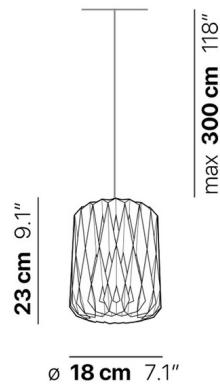

Shown in black / black

12.7 cm 5"

### Specifications

COLOR	Black
BODY FINISH	Black
WATTAGE	15W
DIMMER	Standard 120V
DIMENSIONS	118"L x 7.1"W x 9.1"H
BULB NOT INCLUDED	1 x A19/Medium (E26)/15W/120V LED

CLICK TO VIEW PRODUCT

Notes: