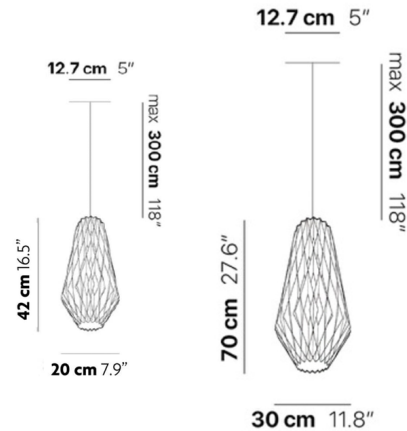

Lightology

lightology.com
866-954-4489
05-24-26

Project: _____

Company: _____

Location: _____ Fixture Type: _____

SPEC #: **SHW851943**

Approved On: _____ Approved By: _____

Pilke Tall Pendant By Pilke Lights

Description

The Pilke Tall Pendant was created by the industrial designer Tuukka Halonen. Pilke is a Finnish word that means twinkle. Pilke shades are constructed of identical interlocking parts and the repetition of plywood parts which creates a beautiful three dimensional, geometrically decorative light shade. Pilke is entirely made in Finland of birch plywood and assembled by local craftsmen. Available with a White stain, Black stain, or Natural birch diffuser.

Shown in black / black

Specifications

COLOR	Black
BODY FINISH	Black
WATTAGE	15W
DIMMER	Standard 120V
DIMENSIONS	11.8"W x 27.6"H
BULB NOT INCLUDED	1 x A19/Medium (E26)/15W/120V LED

CLICK TO VIEW PRODUCT

Notes: