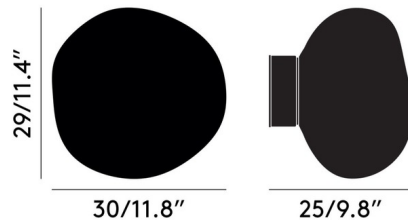

### Specifications

COLOR . . . . . Copper  
BODY FINISH . . . . . Copper  
WATTAGE . . . . . 9W  
DIMMER . . . . . Standard 120V  
DIMENSIONS . . . . . 11.8"W x 11.4"H x 9.8"D  
INTEGRATED LED MODULE . . . . . 1 x LED/9W/120V LED  
COUNTRY OF ORIGIN . . . . . Germany