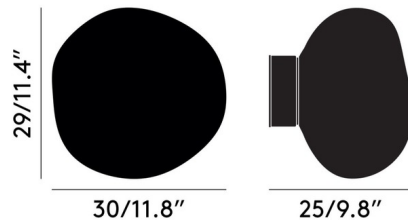

CLICK TO VIEW PRODUCT

Notes: