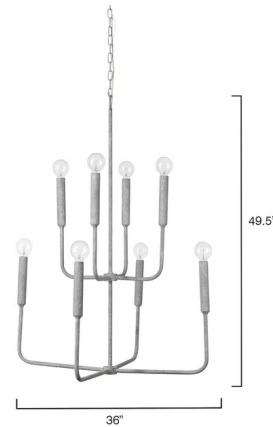

### Description

The simple and elegant Mercer Two Tier Chandelier employs a unique gesso and plaster technique inspired by Plaster of Paris from the early 1900's. Perfect in modern or coastal decor. Plaster finish may vary. Canopy: 5.5 inch diameter. UL listed.

### Specifications

COLOR . . . . . White  
BODY FINISH . . . . . White  
WATTAGE . . . . . 480W  
DIMMER . . . . . Standard 120V  
DIMENSIONS . . . . . 36"W x 49.5"H  
BULB NOT INCLUDED . . . . . 8 x G16.5/Medium (E26)/60W/120V Incandescent  
OTHER BULB OPTIONS . . . . . 8 x G16.5/Candelabra (E12)/120V LED

### Technical Information

PRODUCT DIMENSIONS . . . . . Chain Length: 96"

Shown in white / white

CLICK TO VIEW PRODUCT

Notes: