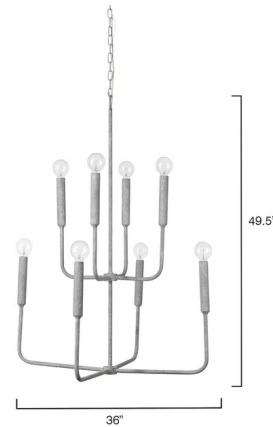

By Jamie Young Company

Description

The simple and elegant Mercer Two Tier Chandelier employs a unique gesso and plaster technique inspired by Plaster of Paris from the early 1900's. Perfect in modern or coastal decor. Plaster finish may vary. Canopy: 5.5 inch diameter. UL listed.

Specifications

COLOR White
BODY FINISH White
WATTAGE 480W
DIMMER Standard 120V
DIMENSIONS 36"W x 49.5"H
BULB NOT INCLUDED 8 x G16.5/Medium (E26)/60W/120V Incandescent
OTHER BULB OPTIONS 8 x G16.5/Candelabra (E12)/120V LED

Technical Information

PRODUCT DIMENSIONS Chain Length: 96"

Shown in white / white

CLICK TO VIEW PRODUCT

Notes: