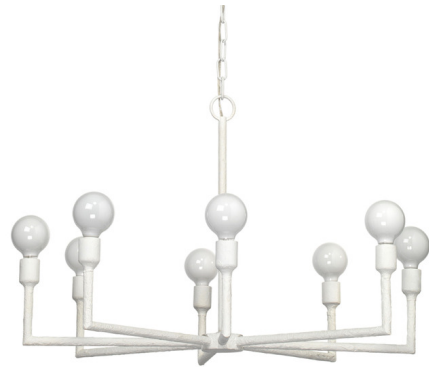

Lightology

lightology.com
866-954-4489
05-22-26

Project: _____

Company: _____

Location: _____ Fixture Type: _____

SPEC #: **JYC852254**

Approved On: _____ Approved By: _____

Park Chandelier By Jamie Young Company

Description

The simple and elegant Park Chandelier employs a unique gesso and plaster technique inspired by Plaster of Paris from the early 1900's. Plaster finish may vary. Canopy: 5.5 inch diameter.

Specifications

COLOR White
BODY FINISH White
WATTAGE 480W
DIMMER Standard 120V
DIMENSIONS 32"W x 20.5"H x 32"D
BULB NOT INCLUDED 8 x G16.5/Medium (E26)/60W/120V Incandescent

Technical Information

PRODUCT DIMENSIONS Chain Length: 96"

Notes:

Shown in white / white

CLICK TO VIEW PRODUCT