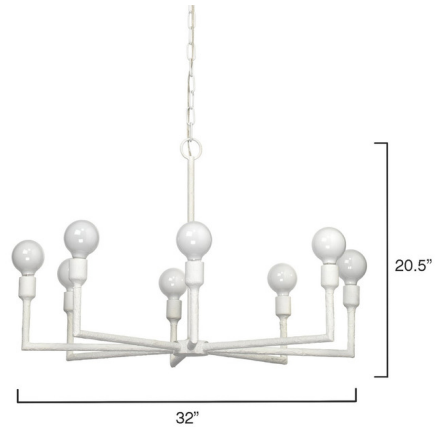

Description

The simple and elegant Park Chandelier employs a unique gesso and plaster technique inspired by Plaster of Paris from the early 1900's. Plaster finish may vary. Canopy: 5.5 inch diameter.

Specifications

COLOR White
BODY FINISH White
WATTAGE 480W
DIMMER Standard 120V
DIMENSIONS 32"W x 20.5"H x 32"D
BULB NOT INCLUDED 8 x G16.5/Medium (E26)/60W/120V Incandescent

Technical Information

PRODUCT DIMENSIONS Chain Length: 96"

Notes:

Shown in white / white

CLICK TO VIEW PRODUCT