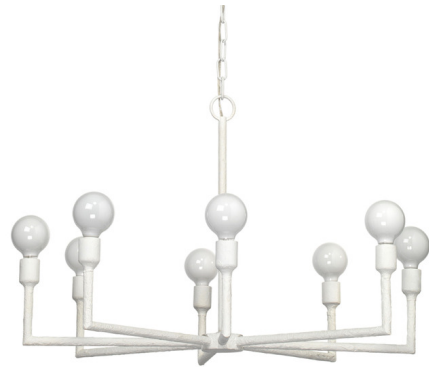

Lightology

lightology.com
866-954-4489
04-04-26

Project: _____

Company: _____

Location: _____ Fixture Type: _____

SPEC #: **JYC852254**

Approved On: _____ Approved By: _____

Park Chandelier By Jamie Young Company

Description

The simple and elegant Park Chandelier employs a unique gesso and plaster technique inspired by Plaster of Paris from the early 1900's. Plaster finish may vary. Canopy: 5.5 inch diameter.

Specifications

COLOR White
BODY FINISH White
WATTAGE 480W
DIMMER Standard 120V
DIMENSIONS 32"W x 20.5"H x 32"D
BULB NOT INCLUDED 8 x G16.5/Medium (E26)/60W/120V Incandescent

Technical Information

PRODUCT DIMENSIONS Chain Length: 96"

Notes:

Shown in white / white

CLICK TO VIEW PRODUCT