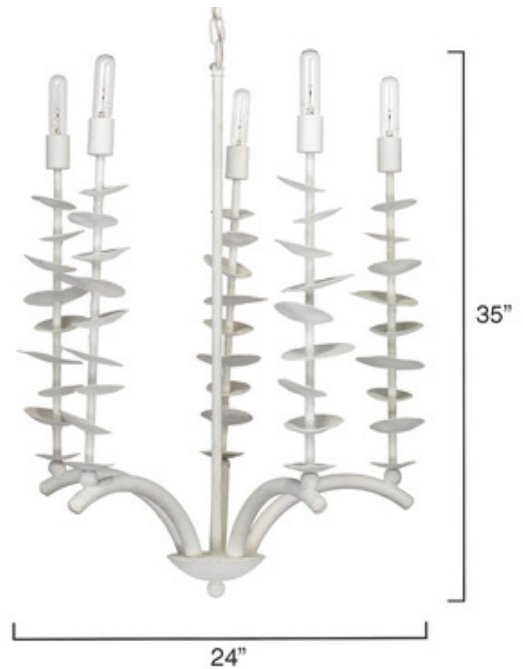

BRAND

Jamie Young Company

DESCRIPTION

The simple and elegant Petals Chandelier employs a unique gesso and plaster technique inspired by Plaster of Paris from the early 1900's. Perfect in modern or coastal decor. Plaster finish may vary. Canopy: 5.5 inch diameter.

Shown in: White / White

SHADE COLOR	White
BODY FINISH	White
WATTAGE	300W
DIMMER	Standard 120V
DIMENSIONS	24"W x 32"H
BULB NOT INCLUDED	
LAMP	5 x T10/Medium (E26)/60W/120V Incandescent

Technical Information

PRODUCT DIMENSIONS	Chain Length: 96"
---------------------------	-------------------

SPEC #	JYC852255
---------------	-----------

COMPANY	PROJECT	FIXTURE TYPE	APPROVED BY	DATE