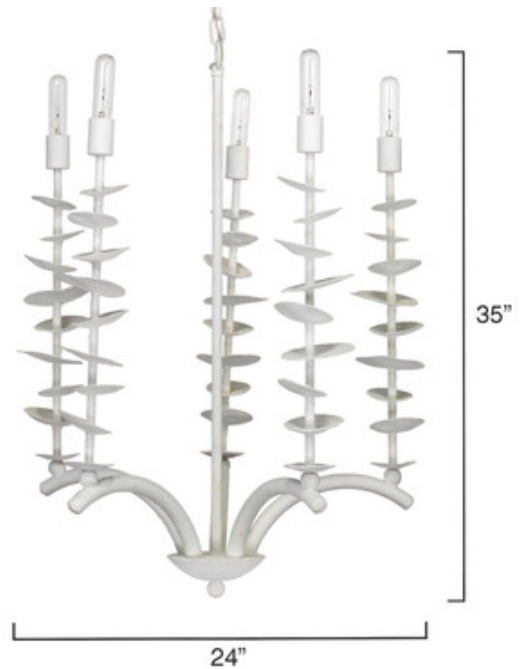

BRAND

Jamie Young Company

DESCRIPTION

The simple and elegant Petals Chandelier employs a unique gesso and plaster technique inspired by Plaster of Paris from the early 1900's. Perfect in modern or coastal decor. Plaster finish may vary. Includes 96 inch white chain and 120 inch clear cord. Canopy: 5.5 inch diameter.

Shown in: White / White

SHADE COLOR	White
BODY FINISH	White
WATTAGE	300W
DIMMER	Standard 120V
DIMENSIONS	24"W x 32"H
LAMP	5 x T10/Medium (E26)/60W/120V Incandescent

ITEM NUMBER JYC852255

COMPANY	PROJECT	FIXTURE TYPE	APPROVED BY	DATE