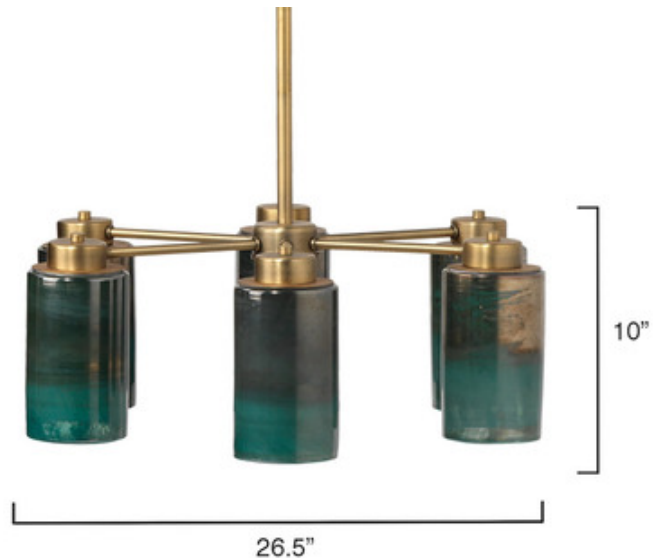

BRAND

Jamie Young Company

DESCRIPTION

The Vapor Chandelier features hand-made glass shades inspired by fog, steam, and smoke wafting in the afternoon sun. Due to the hand-made nature of the shades, each shade has an individual and unique pattern to create the perfect update to the classic chandelier. Available in Antique Brass. Includes 5 ft max. adjustable antique brass rod with 8 ft clear cord. Includes three 12 inch rods and four 6 inch rods. Canopy: 5.5 inch diameter.

Shown in: Antique Brass / Vapor

SHADE COLOR	Vapor
BODY FINISH	Antique Brass
WATTAGE	240W
DIMMER	Standard 120V
DIMENSIONS	26.5"W x 10"H
LAMP	6 x A19/Medium (E26)/40W/120V Incandescent 6 x A19/Medium (E26)/120V LED