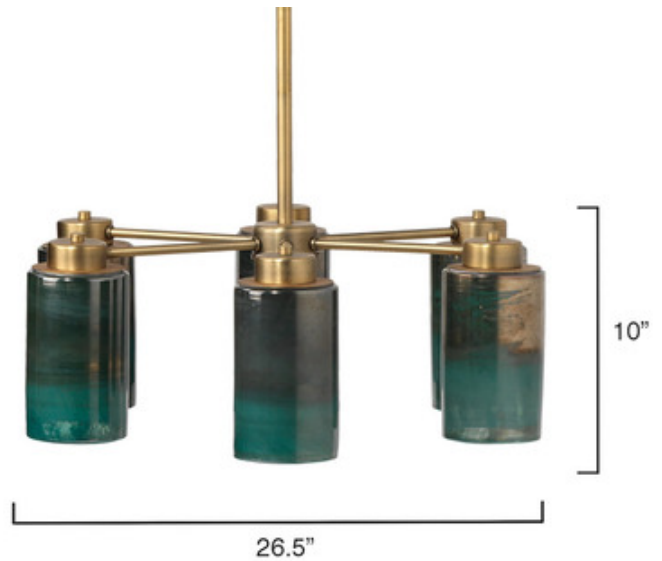

BRAND

Jamie Young Company

DESCRIPTION

The Vapor Chandelier features hand-made glass shades inspired by fog, steam, and smoke wafting in the afternoon sun. Due to the hand-made nature of the shades, each shade has an individual and unique pattern to create the perfect update to the classic chandelier. Available in Antique Brass. Canopy: 5.5 inch diameter.

SHADE COLOR	Vapor
BODY FINISH	Antique Brass
WATTAGE	240W
DIMMER	Standard 120V
DIMENSIONS	26.5"W x 10"H
BULB NOT INCLUDED	
LAMP	6 x A19/Medium (E26)/40W/120V Incandescent 6 x A19/Medium (E26)/120V LED

Technical Information

PRODUCT DIMENSIONS Downrod Length: (3) 12 inch and (4) 6 inch included

SPEC # JYC852257

COMPANY	PROJECT	FIXTURE TYPE	APPROVED BY	DATE