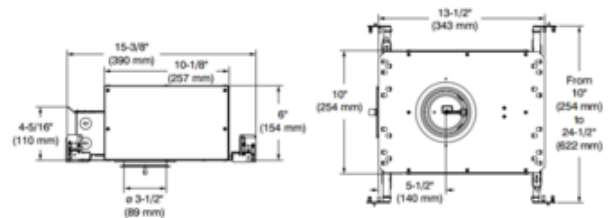

**BRAND** Contrast Lighting

**DESCRIPTION**

The Urbai 3.5 Inch 120 Volt Performance 2 New Construction IC Airtight Housing is a 15 watt housing with up to 1326 lumens (650 lumens for Warm Dim). IC designation allows for insulation to be in direct contact with housing. Cutout diameter: 3 5/8 inch. Can fit ceilings up to 2 inches thick. Requires a 6 inch clearance beyond ceiling. JA8 listed with specific trims. Universal housing (120V 15W ELV/0-10V). Dimmable with a low voltage electronic or 0-10V dimmer (see attached manufacturer reference for dimmer compatibility). A complete fixture includes a housing and trim, sold separately.

*Shown in: Galvanized Steel*

<b>TRIM COLOR</b>	N/A
<b>BODY FINISH</b>	Galvanized Steel
<b>LAMP</b>	1 x LED/15W/120V LED
<b>WATTAGE</b>	15W
<b>DIMMER</b>	Low Voltage Electronic
<b>DIMENSIONS</b>	13.5"W x 4.31"H x 10"D

*Technical Information*

<b>CEILING TYPE</b>	Drywall with Trim
<b>HOUSING TYPE</b>	New construction IC Airtight
<b>HOUSING HEIGHT</b>	5"
<b>APERTURE SIZE</b>	0.000"

**PRODUCT NUMBER** CLT852263

COMPANY	PROJECT	FIXTURE TYPE	APPROVED BY	DATE