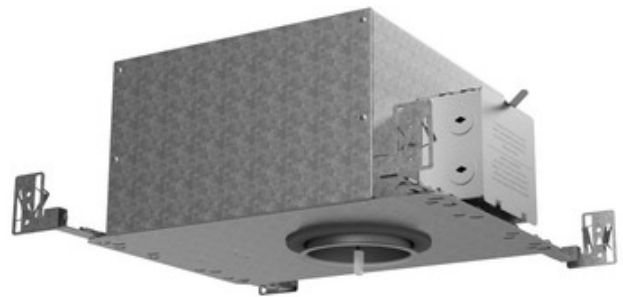

**BRAND** Contrast Lighting

**DESCRIPTION**

The Urbai 3.5 Inch 120 Volt Performance 2 New Construction IC Airtight Housing is a 15 watt housing with up to 1326 lumens (650 lumens for Warm Dim). IC designation allows for insulation to be in direct contact with housing. Cutout diameter: 3 5/8 inch. Can fit ceilings up to 2 inches thick. Requires a 6 inch clearance beyond ceiling. JA8 listed with specific trims. Universal housing (120V 15W ELV/0-10V). Dimmable with a low voltage electronic or 0-10V dimmer (see attached manufacturer reference for dimmer compatibility). A complete fixture includes a housing and trim, sold separately.

*Shown in: Galvanized Steel*

<b>TRIM COLOR</b>	N/A
<b>BODY FINISH</b>	Galvanized Steel
<b>LAMP</b>	1 x LED/15W/120V LED
<b>WATTAGE</b>	15W
<b>DIMMER</b>	Low Voltage Electronic
<b>DIMENSIONS</b>	13.5"W x 4.31"H x 10"D

*Technical Information*

<b>CEILING TYPE</b>	Drywall with Trim
<b>HOUSING TYPE</b>	New construction IC Airtight
<b>HOUSING HEIGHT</b>	5"
<b>APERTURE SIZE</b>	0.000"

**PRODUCT NUMBER** CLT852263

COMPANY	PROJECT	FIXTURE TYPE	APPROVED BY	DATE