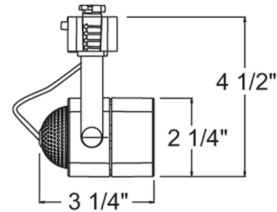

By Juno Lighting

Description

Trac-Lites R714 Cube Track Head features 90 degree vertical aiming and 358 degree rotation. Drawn steel construction with die-formed steel yoke. One 35-50 watt, 120 volt GU10 base PAR16/MR16 halogen bulb or LED equivalent is required, but not included. Halogen dimmable with a standard incandescent dimmer. Consult lamp manufacturer for dimmer compatibility when using LED equivalent. UL listed. Compatible with Juno Lighting Trac-Lites 1-circuit and Trac-Master 1-circuit and 2-circuit 120 volt line voltage track systems.

Shown in black

Specifications

COLOR	N/A
BODY FINISH	Black
WATTAGE	7W
DIMMER	Standard 120V
DIMENSIONS	2.25"W x 4.5"H x 3.5"D
BULB NOT INCLUDED	1 x MR16/GU10/7W/120V LED
OTHER BULB OPTIONS	1 x PAR16/GU10/120V Halogen 1 x PAR16/GU10/120V LED