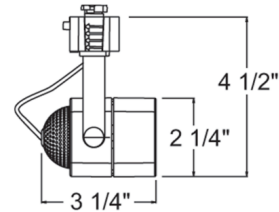

### Description

Trac-Lites R714 Cube Track Head features 90 degree vertical aiming and 358 degree rotation. Drawn steel construction with die-formed steel yoke. One 35-50 watt, 120 volt GU10 base PAR16/MR16 halogen bulb or LED equivalent is required, but not included. Halogen dimmable with a standard incandescent dimmer. Consult lamp manufacturer for dimmer compatibility when using LED equivalent. UL listed. Compatible with Juno Lighting Trac-Lites 1-circuit and Trac-Master 1-circuit and 2-circuit 120 volt line voltage track systems.

### Specifications

COLOR	N/A
BODY FINISH	Black
WATTAGE	7W
DIMMER	Standard 120V
DIMENSIONS	2.25"W x 4.5"H x 3.5"D
BULB NOT INCLUDED	1 x MR16/GU10/7W/120V LED
OTHER BULB OPTIONS	1 x PAR16/GU10/120V Halogen 1 x PAR16/GU10/120V LED