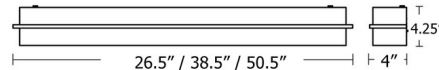

Shown in espresso / jute

Specifications

COLOR Jute
BODY FINISH Espresso
WATTAGE 35W
DIMMER 0-10V
DIMENSIONS 38.5"W x 4.25"H x 4"D
INTEGRATED LED MODULE 1 x LED/35W/120-277V LED
COUNTRY OF ORIGIN China

Technical Information