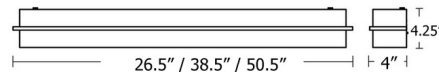

Shown in espresso / jute

Specifications

COLOR	Jute
BODY FINISH	Espresso
WATTAGE	35W
DIMMER	0-10V
DIMENSIONS	38.5"W x 4.25"H x 4"D
INTEGRATED LED MODULE	1 x LED/35W/120-277V LED
COUNTRY OF ORIGIN	China

Technical Information