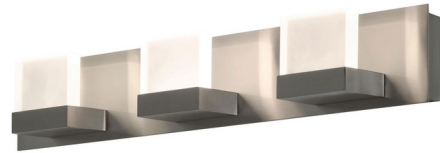

By AFX

Description

The Arlo Bathroom Vanity Light is an LED fixture with contemporary style. Features a Satin nickel finish with Frosted acrylic diffusers that provides a modern geometric design. Choose from three or four light option. Ideal for residential, commercial or hospitality applications. Compatible with residential (TRIAC/ELV) and commercial (0-10V) dimmers. TRIAC and ELV dimming only at 120V. ADA compliant. ETL listed. Suitable for damp locations. Title 24 compliant.

Shown in satin nickel / frosted

L	H	D
25"	4"	3-3/4"
33"	4"	3-3/4"

Specifications

COLOR	Frosted
BODY FINISH	Satin Nickel
WATTAGE	90W
DIMMER	Not Dimmable
DIMENSIONS	25"W x 4"H x 3.75"D
INTEGRATED LED MODULE	3 x LED/30W/120-277V LED
COUNTRY OF ORIGIN	China