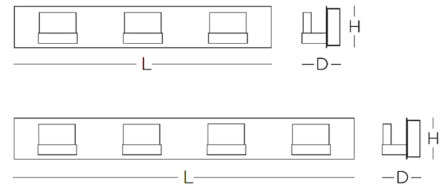

Shown in satin nickel / frosted

L	H	D
25"	4"	3-3/4"
33"	4"	3-3/4"

Specifications

COLOR	Frosted
BODY FINISH	Satin Nickel
WATTAGE	90W
DIMMER	Not Dimmable
DIMENSIONS	25"W x 4"H x 3.75"D
INTEGRATED LED MODULE	3 x LED/30W/120-277V LED
COUNTRY OF ORIGIN	China