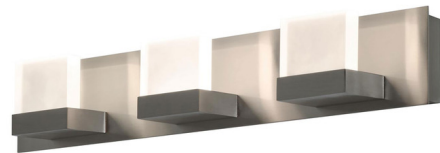

By AFX

Description

The Arlo Bathroom Vanity Light is an LED fixture with contemporary style. Features a Satin nickel finish with Frosted acrylic diffusers that provides a modern geometric design. Choose from three or four light option. Ideal for residential, commercial or hospitality applications. Compatible with residential (TRIAC/ELV) and commercial (0-10V) dimmers. TRIAC and ELV dimming only at 120V. ADA compliant. ETL listed. Suitable for damp locations. Title 24 compliant.

Shown in satin nickel / frosted

L	H	D
25"	4"	3-3/4"
33"	4"	3-3/4"

Specifications

COLOR	Frosted
BODY FINISH	Satin Nickel
WATTAGE	90W
DIMMER	Not Dimmable
DIMENSIONS	25"W x 4"H x 3.75"D
INTEGRATED LED MODULE	3 x LED/30W/120-277V LED
COUNTRY OF ORIGIN	China