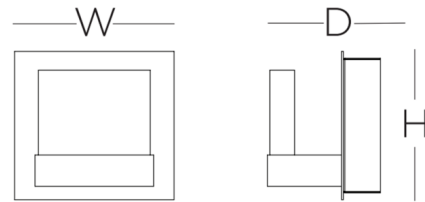

Shown in satin nickel / frosted

H W D  
5" 4-5/8" 3-1/2"

### Specifications

COLOR . . . . . Frosted  
BODY FINISH . . . . . Satin Nickel  
WATTAGE . . . . . 10W  
DIMMER . . . . . Not Dimmable  
DIMENSIONS . . . . . 4.6"W x 5"H x 3.5"D  
INTEGRATED LED MODULE . . . . . 1 x LED/10W/120V LED  
COUNTRY OF ORIGIN . . . . . China