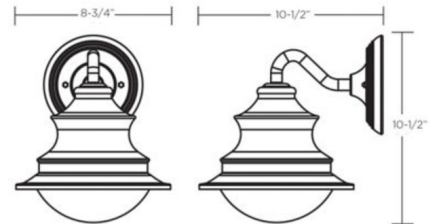

Specifications

COLOR . . . . . White
BODY FINISH . . . . . Black
WATTAGE 9W
DIMMER . . . . . Not Dimmable
DIMENSIONS . . . . . 8.75"W x 10.5"H x 10.5"D
INTEGRATED LED MODULE . . . . . 1 x LED/9W/120V LED

Technical Information

LAMP LIFE . . . . . 50000 hours
COLOR RENDERING . . . . . 90 CRI
LAMP COLOR 3000K
LUMENS/WATT 92.22
LUMINOUS FLUX . . . . . 830 lumens

CLICK TO VIEW PRODUCT

Notes: