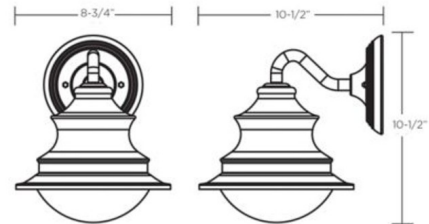

Description

The Butler Outdoor Wall Light is a general purpose outdoor light that is ideal for security and general lighting. Perfect wherever you need warm, decorative lighting.

Shown in black / white

Specifications

COLOR White
BODY FINISH Black
WATTAGE 9W
DIMMER Not Dimmable
DIMENSIONS 8.75"W x 10.5"H x 10.5"D
INTEGRATED LED MODULE 1 x LED/9W/120V LED

Technical Information

LAMP LIFE 50000 hours
COLOR RENDERING 90 CRI
LAMP COLOR 3000K
LUMENS/WATT 92.22
LUMINOUS FLUX 830 lumens