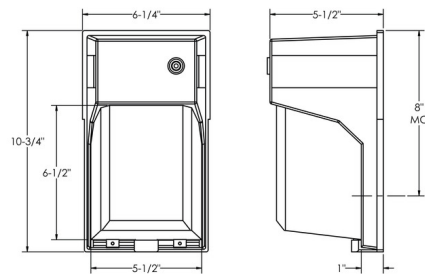

CLICK TO VIEW PRODUCT

Notes: