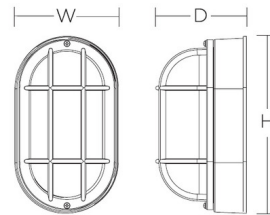

By AFX

Description

The Cape Outdoor Wall Light features a die-cast aluminum housing with protective guard and Frosted ribbed glass that casts warm shadows of light across your area. Can also be used indoors for a nautical look.

Shown in black / frosted

H W D
8-1/2" 5" 4-3/8"

Specifications

COLOR	Frosted
BODY FINISH	Black
WATTAGE	6W
DIMMER	Standard 120V
DIMENSIONS	5"W x 8.5"H x 4.37"D
INTEGRATED LED MODULE	1 x LED/6W/120V LED

Technical Information