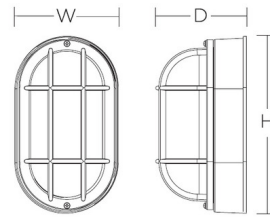

By AFX

ENERGY SAVING

Description

The Cape Outdoor Wall Light features a die-cast aluminum housing with protective guard and Frosted ribbed glass that casts warm shadows of light across your area. Can also be used indoors for a nautical look.

Shown in black / frosted

H W D
8-1/2" 5" 4-3/8"

Specifications

COLOR Frosted
BODY FINISH Black
WATTAGE 6W
DIMMER Standard 120V
DIMENSIONS 5"W x 8.5"H x 4.37"D
INTEGRATED LED MODULE 1 x LED/6W/120V LED

Technical Information