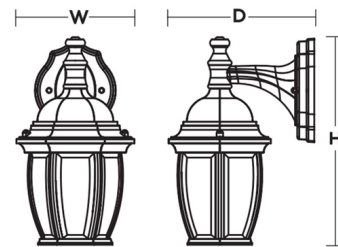

Description

The Clark Outdoor Wall Light brings a classic lantern look to your exterior space. The curved frame holds waved glass panels that cast warm shadows of light across your area. Includes built in long lasting LED and a photocell allowing for dusk to dawn operation.

Shown in black / clear

H W D
11-1/2" 6-1/2" 8-1/8"

Specifications

COLOR	Clear
BODY FINISH	Black
WATTAGE	6W
DIMMER	Not Dimmable
DIMENSIONS	6.5"W x 11.5"H x 8.125"D
INTEGRATED LED MODULE	1 x LED/6W/120V LED