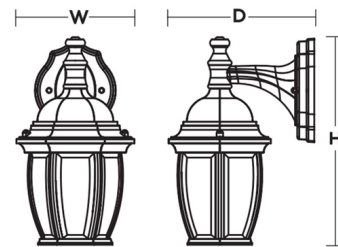

Description

The Clark Outdoor Wall Light brings a classic lantern look to your exterior space. The curved frame holds waved glass panels that cast warm shadows of light across your area. Includes built in long lasting LED and a photocell allowing for dusk to dawn operation.

Shown in black / clear

H W D
11-1/2" 6-1/2" 8-1/8"

Specifications

COLOR Clear
BODY FINISH Black
WATTAGE 6W
DIMMER Not Dimmable
DIMENSIONS 6.5"W x 11.5"H x 8.125"D
INTEGRATED LED MODULE 1 x LED/6W/120V LED