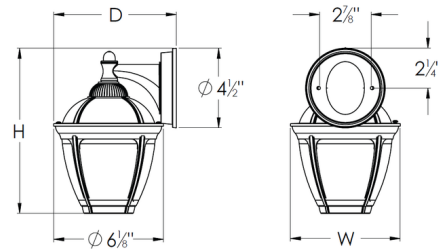

Specifications

COLOR	White
BODY FINISH	Black
WATTAGE	6W
DIMMER	Not Dimmable
DIMENSIONS	6.12"W x 9.25"H x 6.87"D
INTEGRATED LED MODULE	1 x LED/6W/120V LED

Technical Information

LAMP LIFE	50000 hours
COLOR RENDERING	80 CRI
LAMP COLOR	3000K
LUMENS/WATT	58.33
LUMINOUS FLUX	350 lumens

Shown in black / white

H W D
9-1/4" 6-1/8" 6-7/8"

CLICK TO VIEW PRODUCT

Notes: