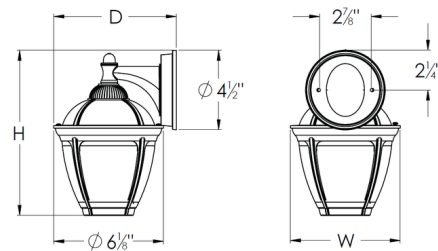

Shown in black / white

H W D
9-1/4" 6-1/8" 6-7/8"

Specifications

COLOR	White
BODY FINISH	Black
WATTAGE	6W
DIMMER	Not Dimmable
DIMENSIONS	6.12"W x 9.25"H x 6.87"D
INTEGRATED LED MODULE	1 x LED/6W/120V LED