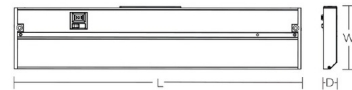

L	W	D
9"	3"	5/8"
14"	3"	5/8"
22"	3"	5/8"
32"	3"	5/8"
40"	3"	5/8"