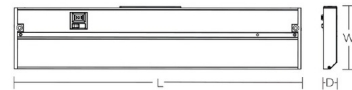

Specifications

| | |
|-----------------------|------------------------|
| COLOR | White |
| BODY FINISH | White |
| WATTAGE | 4.6W |
| DIMMER | Low Voltage Electronic |
| DIMENSIONS | 9"W x 0.63"H x 3"D |
| INTEGRATED LED MODULE | 1 x LED/4.6W/120V LED |

Shown in white / white

| L | W | D |
|-----|----|------|
| 9" | 3" | 5/8" |
| 14" | 3" | 5/8" |
| 22" | 3" | 5/8" |
| 32" | 3" | 5/8" |
| 40" | 3" | 5/8" |

CLICK TO VIEW PRODUCT

Notes: