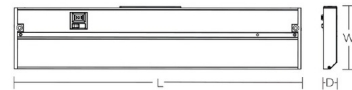

### Specifications

COLOR . . . . . White  
 BODY FINISH . . . . . White  
 WATTAGE . . . . . 4.6W  
 DIMMER . . . . . Low Voltage Electronic  
 DIMENSIONS . . . . . 9"W x 0.63"H x 3"D  
 INTEGRATED LED MODULE . . . . . 1 x LED/4.6W/120V LED

L	W	D
9"	3"	5/8"
14"	3"	5/8"
22"	3"	5/8"
32"	3"	5/8"
40"	3"	5/8"

CLICK TO VIEW PRODUCT

Notes: