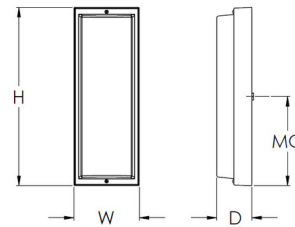

Shown in oil rubbed bronze / prismatic

**H**    **W**    **D**  
 14"   5-1/8"   2-3/4"

### Specifications

|                       |                          |
|-----------------------|--------------------------|
| COLOR                 | Prismatic                |
| BODY FINISH           | Oil Rubbed Bronze        |
| WATTAGE               | 9W                       |
| DIMMER                | Not Dimmable             |
| DIMENSIONS            | 4.5"W x 13.25"H x 3.75"D |
| INTEGRATED LED MODULE | 1 x LED/9W/120V LED      |