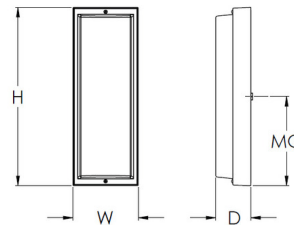

Shown in oil rubbed bronze / prismatic

H	W	D
14"	5-1/8"	2-3/4"

Specifications

COLOR Prismatic
 BODY FINISH Oil Rubbed Bronze
 WATTAGE 9W
 DIMMER Not Dimmable
 DIMENSIONS 4.5"W x 13.25"H x 3.75"D
 INTEGRATED LED MODULE 1 x LED/9W/120V LED