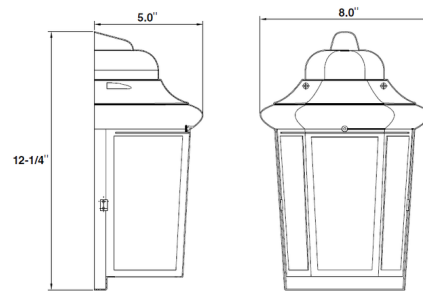

Specifications

COLOR . . . . . Frosted
BODY FINISH . . . . . Black
WATTAGE 9W
DIMMER . . . . . Not Dimmable
DIMENSIONS . . . . . 8"W x 12.25"H x 5"D
INTEGRATED LED MODULE . . . . . 1 x LED/9W/120V LED

Technical Information

LAMP LIFE . . . . . 50000 hours
COLOR RENDERING . . . . . 80 CRI
LAMP COLOR 5000K
LUMENS/WATT 77.78
LUMINOUS FLUX . . . . . 700 lumens

CLICK TO VIEW PRODUCT

Notes: