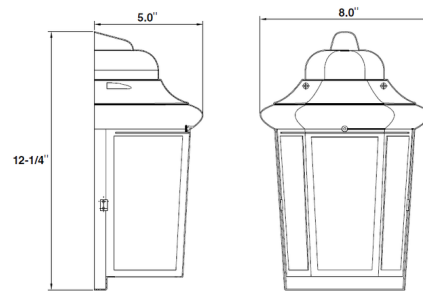

Shown in black / frosted

Specifications

COLOR Frosted
BODY FINISH Black
WATTAGE 9W
DIMMER Not Dimmable
DIMENSIONS 8"W x 12.25"H x 5"D
INTEGRATED LED MODULE 1 x LED/9W/120V LED

Technical Information

LAMP LIFE 50000 hours
COLOR RENDERING 80 CRI
LAMP COLOR 5000K
LUMENS/WATT 77.78
LUMINOUS FLUX 700 lumens