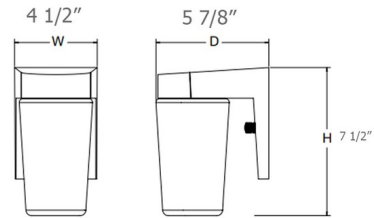

Shown in black / clear

Specifications

COLOR Clear
BODY FINISH Black
WATTAGE 9W
DIMMER Not Dimmable
DIMENSIONS 4.5"W x 7.5"H x 5.37"D
INTEGRATED LED MODULE 1 x LED/9W/120V LED

Technical Information

LAMP LIFE 50000 hours
COLOR RENDERING 80 CRI
LAMP COLOR 5000K
LUMENS/WATT 100.00
LUMINOUS FLUX 900 lumens