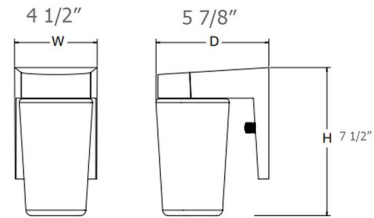

Shown in black / clear

Specifications

COLOR	Clear
BODY FINISH	Black
WATTAGE	9W
DIMMER	Not Dimmable
DIMENSIONS	4.5"W x 7.5"H x 5.37"D
INTEGRATED LED MODULE	1 x LED/9W/120V LED

Technical Information

LAMP LIFE	50000 hours
COLOR RENDERING	80 CRI
LAMP COLOR	5000K
LUMENS/WATT	100.00
LUMINOUS FLUX	900 lumens