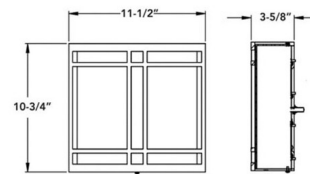

Shown in white / white

Specifications

COLOR White
BODY FINISH White
WATTAGE 14W
DIMMER Not Dimmable
DIMENSIONS 11.5"W x 10.75"H x 6.62"D
INTEGRATED LED MODULE 1 x LED/14W/120V LED

Technical Information

LAMP LIFE 50000 hours
COLOR RENDERING 80 CRI
LAMP COLOR 4100K
LUMENS/WATT 107.14
LUMINOUS FLUX 1500 lumens