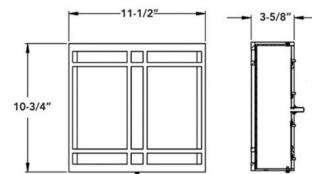

Shown in white / white

Specifications

COLOR	White
BODY FINISH	White
WATTAGE	14W
DIMMER	Not Dimmable
DIMENSIONS	11.5"W x 10.75"H x 6.62"D
INTEGRATED LED MODULE	1 x LED/14W/120V LED

Technical Information

LAMP LIFE	50000 hours
COLOR RENDERING	.80 CRI
LAMP COLOR	.4100K
LUMENS/WATT	.10714
LUMINOUS FLUX	.1500 lumens