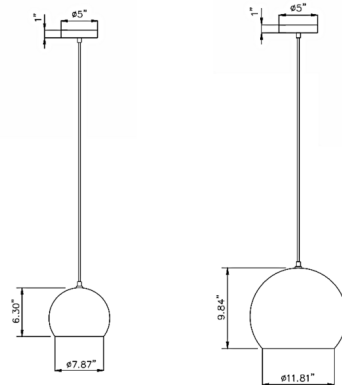

Specifications

COLOR	N/A
BODY FINISH	White
WATTAGE	8W
DIMMER	Standard 120V
DIMENSIONS	7.87"W x 6.3"H
BULB NOT INCLUDED	1 x A19/Medium (E26)/8W/120V LED
OTHER BULB OPTIONS	1 x A19/Medium (E26)/60W/120V Incandescent
COUNTRY OF ORIGIN	China

Technical Information

PRODUCT DIMENSIONS	Adjustable Cord Length: 108"
--------------------	------------------------------

Shown in white

CLICK TO VIEW PRODUCT

Notes: