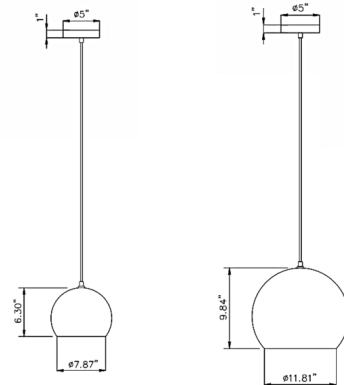

### Specifications

COLOR	N/A
BODY FINISH	White
WATTAGE	8W
DIMMER	Standard 120V
DIMENSIONS	7.87"W x 6.3"H
BULB NOT INCLUDED	1 x A19/Medium (E26)/8W/120V LED
OTHER BULB OPTIONS	1 x A19/Medium (E26)/60W/120V Incandescent
COUNTRY OF ORIGIN	China

### Technical Information

PRODUCT DIMENSIONS	Adjustable Cord Length: 108"
--------------------	------------------------------

Shown in white

CLICK TO VIEW PRODUCT

Notes: