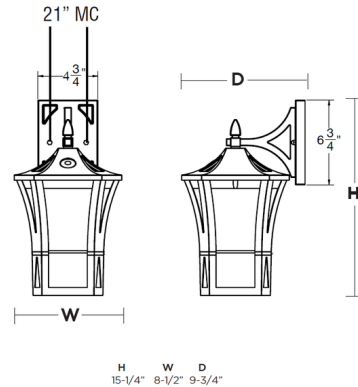

Shown in black / clear

CLICK TO VIEW PRODUCT

Notes: