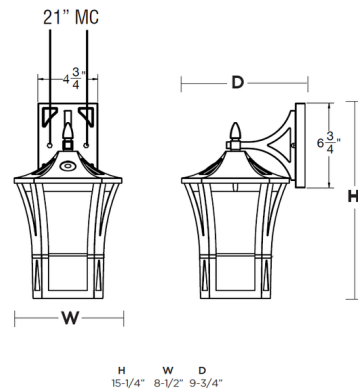

Shown in black / clear

CLICK TO VIEW PRODUCT

Notes: