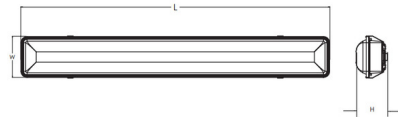

L W H
48" 6-3/4" 5-1/8"