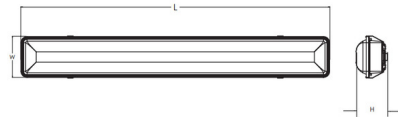

### Specifications

COLOR . . . . . Frosted  
BODY FINISH . . . . . Gray  
WATTAGE . . . . . 34W  
DIMMER . . . . . Not Dimmable  
DIMENSIONS . . . . . 48"L x 6.75"W x 5.13"H  
INTEGRATED LED MODULE . . . . . 1 x LED/34W/120-277V LED  
COUNTRY OF ORIGIN . . . . . China

L W H  
48" 6-3/4" 5-1/8"

CLICK TO VIEW PRODUCT

Notes: