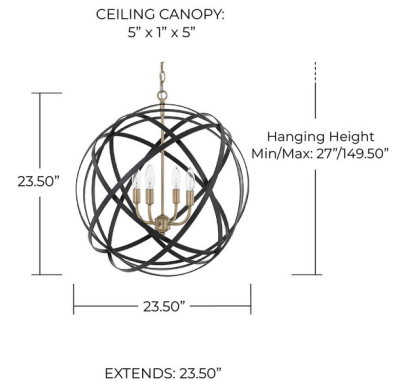

Shown in aged brass

CLICK TO VIEW PRODUCT

Notes: