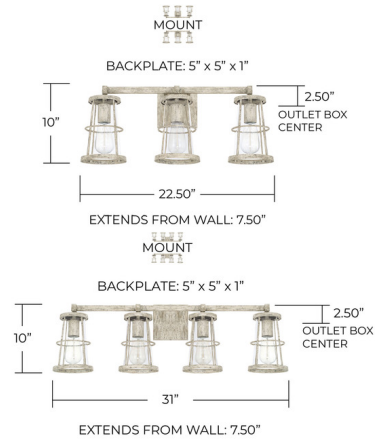

Description

The Beaufort Bathroom Vanity Light will complement a variety of styles from modern farmhouse and urban loft to classic colonial and coastal cottage.

Shown in mystic sand / clear

Specifications

COLOR Clear
 BODY FINISH Mystic Sand
 WATTAGE 300W
 DIMMER Standard 120V
 DIMENSIONS 22.5\"/>

CLICK TO VIEW PRODUCT

Notes: