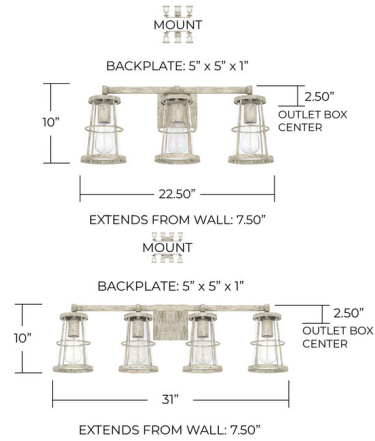

### Specifications

COLOR . . . . . Clear  
BODY FINISH . . . . . Nordic Grey  
WATTAGE . . . . . 300W  
DIMMER . . . . . Standard 120V  
DIMENSIONS . . . . . 22.5"W x 10"H x 7.5"D  
BULB NOT INCLUDED . . . . . 3 x Edison/Medium (E26)/100W/120V Incandescent  
COUNTRY OF ORIGIN . . . . . China