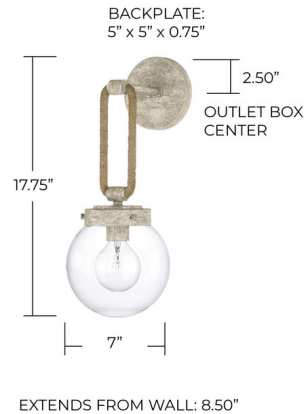

Lightology

lightology.com
866-954-4489
04-25-26

Project: _____

Company: _____

Location: _____ Fixture Type: _____

SPEC #: **CPT852590**

Approved On: _____ Approved By: _____

Beaufort Wall Sconce By Capital Lighting

Description

The Beaufort Wall Sconce will complement a variety of styles from modern farmhouse and urban loft to classic colonial and coastal cottage. Features decorative natural rope accents, Clear glass with Mystic Sand or Nordic Grey finish. UL listed. Suitable for damp locations.

Shown in mystic sand / clear

Specifications

COLOR	Clear
BODY FINISH	Mystic Sand
WATTAGE	100W
DIMMER	Standard 120V
DIMENSIONS	7"W x 17.75"H x 8.5"D
BULB NOT INCLUDED	1 x G25/Medium (E26)/100W/120V Incandescent
COUNTRY OF ORIGIN	China