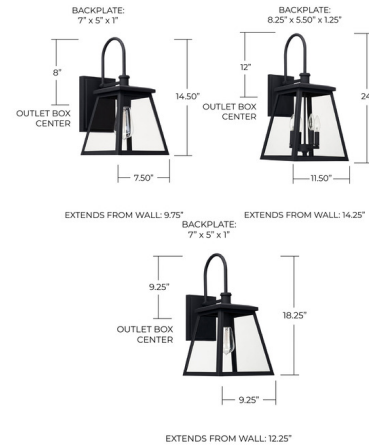

Lightology

lightology.com
866-954-4489
04-25-26

Project: _____

Company: _____

Location: _____ Fixture Type: _____

SPEC #: **CPT852608**

Approved On: _____ Approved By: _____

Belmore Outdoor Wall Sconce By Capital Lighting

Description

The Belmore Outdoor Wall Sconce is a clean and sophisticated wall sconce that bridges the gap between a traditional and industrial style. Perfect to give the outside of your house a new modern feel. Available in Black and Oiled Bronze Finishes. Options include three sizes: Small - 7.5 inchW. X 14.5 inchH X 9.75 inch Depth. Medium- 9.25 inchW. X 18.25 inchH X 12.25 inch Depth. Large- 11.5 inchW. X 24 inchH X 14.25 inch Depth. UL Listed. Wet Location Listed.

Shown in black / clear

Specifications

COLOR	Clear
BODY FINISH	Black
WATTAGE	100W
DIMMER	Standard 120V
DIMENSIONS	7.5"W x 14.5"H x 9.75"D
BULB NOT INCLUDED	1 x A19/Medium (E26)/100W/120V Incandescent
COUNTRY OF ORIGIN	China