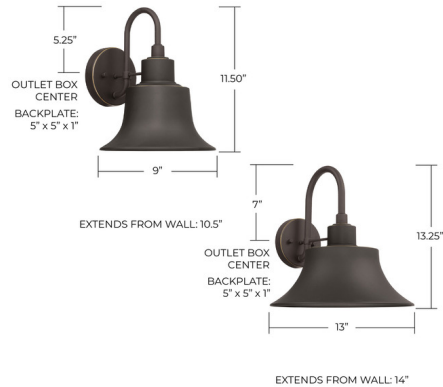

Lightology

lightology.com
866-954-4489
04-25-26

Project: _____

Company: _____

Location: _____ Fixture Type: _____

SPEC #: **CPT852627**

Approved On: _____ Approved By: _____

Brock Outdoor Wall Sconce By Capital Lighting

Description

The Brock Outdoor Wall Sconce features a curved arm and a flared bell shaped shade. Designed to direct light downwards to avoid glare making it ideal for a front porch or patio setting. Available in two sizes in a Black or Oiled Bronze finish. UL Listed. Wet Location Listed.

Shown in black

Specifications

COLOR	N/A
BODY FINISH	Black
WATTAGE	100W
DIMMER	Standard 120V
DIMENSIONS	9"W x 11.5"H x 10.5"D
BULB NOT INCLUDED	1 x A19/Medium (E26)/100W/120V Incandescent
OTHER BULB OPTIONS	1 x A19/Medium (E26)/120V LED
COUNTRY OF ORIGIN	China