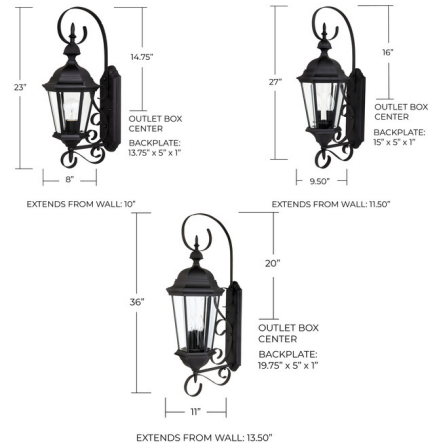

Lightology

lightology.com
866-954-4489
07-10-26

Project: _____

Company: _____

Location: _____ Fixture Type: _____

SPEC #: **CPT852661**

Approved On: _____ Approved By: _____

Carriage House Outdoor Wall Sconce With Top Scroll By Capital Lighting

Description

The Carriage House Outdoor Wall Sconce features an optional top scroll giving you the ability to give the fixture added ornamentation. Available in 1-Light, 2-Light, and 3-Light options in a Black or Old Bronze Finish. UL Listed.

Shown in black / clear

Specifications

| | |
|--------------------|---|
| COLOR | Clear |
| BODY FINISH | Black |
| WATTAGE | 100W |
| DIMMER | Standard 120V |
| DIMENSIONS | 8"W x 23"H x 11"D |
| BULB NOT INCLUDED | 1 x A19/Medium (E26)/100W/120V Incandescent |
| OTHER BULB OPTIONS | 1 x A19/Medium (E26)/120V LED |
| COUNTRY OF ORIGIN | China |