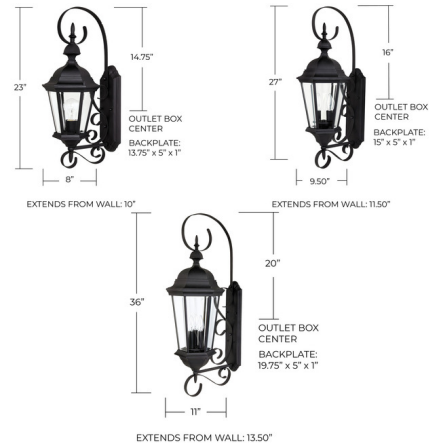

Shown in black / clear