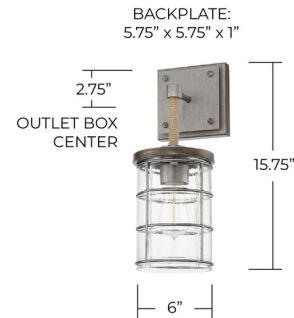

## Colby Wall Sconce By Capital Lighting

### Description

The Colby Wall Sconce offers a sleek look with a contemporary, industrial and coastal vibe. Features one light sconce with Urban Grey finish and Clear blown glass. Includes decorative rope accent. UL listed. Suitable for damp locations.

Shown in urban grey / clear

EXTENDS FROM WALL: 7.50"

### Specifications

COLOR . . . . . Clear  
BODY FINISH . . . . . Urban Grey  
WATTAGE . . . . . 100W  
DIMMER . . . . . Standard 120V  
DIMENSIONS . . . . . 6"W x 15.75"H x 7.5"D  
BULB NOT INCLUDED . . . . . 1 x Edison/Medium (E26)/100W/120V Incandescent  
COUNTRY OF ORIGIN . . . . . China