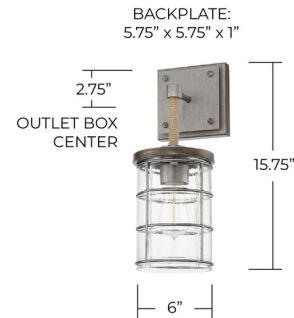

Shown in urban grey / clear

EXTENDS FROM WALL: 7.50"

Specifications

COLOR . . . . . Clear
BODY FINISH . . . . . Urban Grey
WATTAGE 100W
DIMMER . . . . . Standard 120V
DIMENSIONS . . . . . 6"W x 15.75"H x 7.5"D
BULB NOT INCLUDED . . . . . 1 x Edison/Medium (E26)/100W/120V Incandescent
COUNTRY OF ORIGIN . . . . . China

CLICK TO VIEW PRODUCT

Notes: