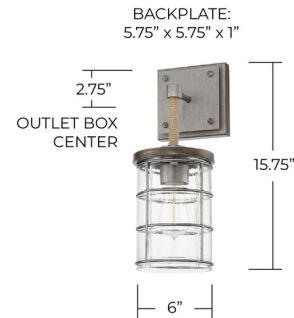

## Colby Wall Sconce By Capital Lighting

### Description

The Colby Wall Sconce offers a sleek look with a contemporary, industrial and coastal vibe. Features one light sconce with Urban Grey finish and Clear blown glass. Includes decorative rope accent. UL listed. Suitable for damp locations.

Shown in urban grey / clear

EXTENDS FROM WALL: 7.50"

### Specifications

COLOR	Clear
BODY FINISH	Urban Grey
WATTAGE	100W
DIMMER	Standard 120V
DIMENSIONS	6"W x 15.75"H x 7.5"D
BULB NOT INCLUDED	1 x Edison/Medium (E26)/100W/120V Incandescent
COUNTRY OF ORIGIN	China