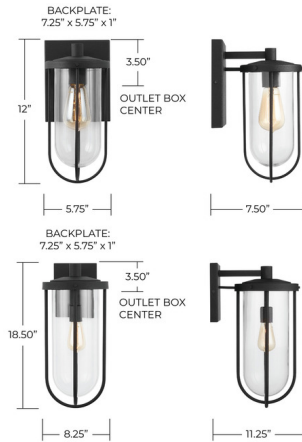

Lightology

lightology.com
866-954-4489
07-07-26

Project: _____

Company: _____

Location: _____ Fixture Type: _____

SPEC #: **CPT852736**

Approved On: _____ Approved By: _____

Corbin Outdoor Wall Light By Capital Lighting

Description

The Corbin Outdoor Wall Light will help you make the most of your outdoor spaces. Designed to enhance a variety of architectures. Features Clear glass and highly resilient Black finish that is coated with UV-inhibitor to resist fading from the sun. Available in three sizes. UL listed. Suitable for wet locations. 5 year manufactures warranty against rusting and fading.

Shown in black / clear

Specifications

COLOR	Clear
BODY FINISH	Black
WATTAGE	100W
DIMMER	Standard 120V
DIMENSIONS	5.75"W x 12"H x 7.5"D
BULB NOT INCLUDED	1 x Edison/Medium (E26)/100W/120V Incandescent
COUNTRY OF ORIGIN	China