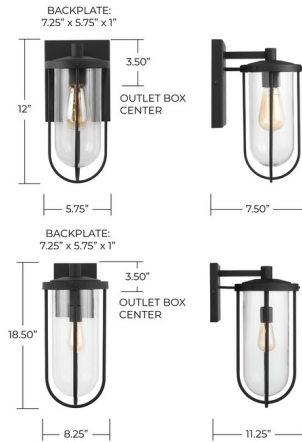

Lightology

lightology.com
866-954-4489
04-25-26

Project: _____
 Company: _____
 Location: _____ Fixture Type: _____
 SPEC #: **CPT852736**
 Approved On: _____ Approved By: _____

Corbin Outdoor Wall Light By Capital Lighting

Description

The Corbin Outdoor Wall Light will help you make the most of your outdoor spaces. Designed to enhance a variety of architectures. Features Clear glass and highly resilient Black finish that is coated with UV-inhibitor to resist fading from the sun. Available in three sizes. UL listed. Suitable for wet locations. 5 year manufactures warranty against rusting and fading.

Shown in black / clear

Specifications

COLOR	Clear
BODY FINISH	Black
WATTAGE	100W
DIMMER	Standard 120V
DIMENSIONS	5.75"W x 12"H x 7.5"D
BULB NOT INCLUDED	1 x Edison/Medium (E26)/100W/120V Incandescent
COUNTRY OF ORIGIN	China