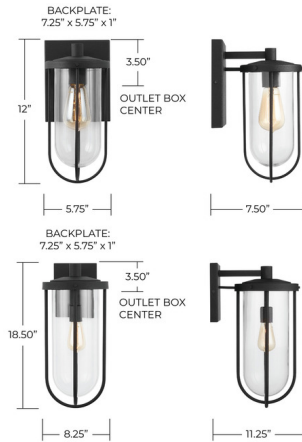

## Corbin Outdoor Wall Light By Capital Lighting

### Description

The Corbin Outdoor Wall Light will help you make the most of your outdoor spaces. Designed to enhance a variety of architectures. Features Clear glass and highly resilient Black finish that is coated with UV-inhibitor to resist fading from the sun. Available in three sizes. UL listed. Suitable for wet locations. 5 year manufactures warranty against rusting and fading.

Shown in black / clear

### Specifications

COLOR	Clear
BODY FINISH	Black
WATTAGE	100W
DIMMER	Standard 120V
DIMENSIONS	5.75"W x 12"H x 7.5"D
BULB NOT INCLUDED	1 x Edison/Medium (E26)/100W/120V Incandescent
COUNTRY OF ORIGIN	China