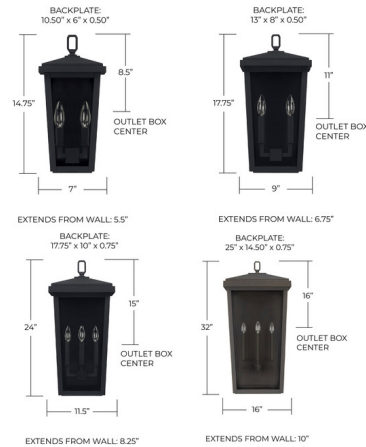

### Description

The Donnelly Outdoor Wall Sconce elevates the outside of your home with a simple pared down design evoking traditional styling. With a slanted top punctuated by a loop gives way to the trapezoidal frame housing the lamps encased in glass. Note: The Oiled Bronze finish is only available in 32 inch size. The Black finish is not available in 32 inch size.

Shown in black / clear

### Specifications

COLOR	Clear
BODY FINISH	Black
WATTAGE	18W
DIMMER	Standard 120V
DIMENSIONS	7"W x 14.75"H x 5.5"D
BULB NOT INCLUDED	2 x B10/Candelabra (E12)/9W/120V LED
COUNTRY OF ORIGIN	China

CLICK TO VIEW PRODUCT