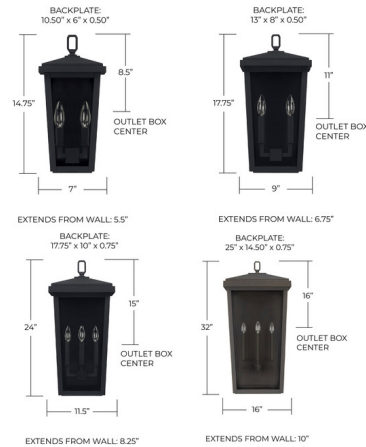

### Description

The Donnelly Outdoor Wall Sconce elevates the outside of your home with a simple pared down design evoking traditional styling. With a slanted top punctuated by a loop gives way to the trapezoidal frame housing the lamps encased in glass. Note: The Oiled Bronze finish is only available in 32 inch size. The Black finish is not available in 32 inch size.

Shown in black / clear

### Specifications

|                   |                                      |
|-------------------|--------------------------------------|
| COLOR             | Clear                                |
| BODY FINISH       | Black                                |
| WATTAGE           | 18W                                  |
| DIMMER            | Standard 120V                        |
| DIMENSIONS        | 7"W x 14.75"H x 5.5"D                |
| BULB NOT INCLUDED | 2 x B10/Candelabra (E12)/9W/120V LED |
| COUNTRY OF ORIGIN | China                                |