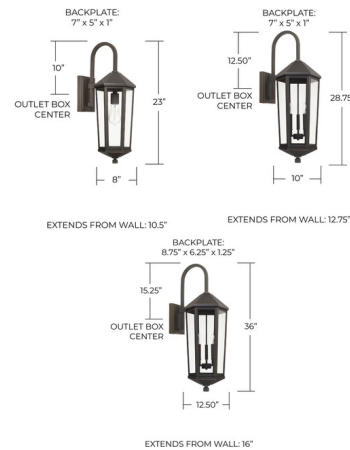

Description

The Ellsworth Outdoor Wall Light has a sharp look, with minimal lines that will enhance your outdoor living spaces. Features Clear glass with Black or Oiled Bronze finish. Designed to hold up well against harsh weather and extended UV exposure while resisting rust and fading for several years. UL listed. Suitable for wet locations.

Specifications

COLOR	Clear
BODY FINISH	Black
WATTAGE	100W
DIMMER	Standard 120V
DIMENSIONS	8"W x 23"H x 10.5"D
BULB NOT INCLUDED	1 x Edison/Medium (E26)/100W/120V Incandescent
COUNTRY OF ORIGIN	China

Shown in black / clear