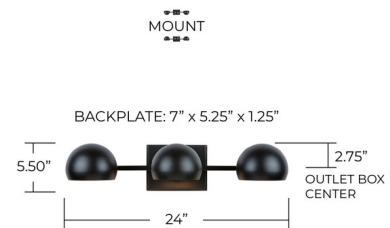

Description

The Hadley Bathroom Vanity Light brings clean lines with tiltable dome shades that has a place in many decors. Finished in Matte Black with shade interior in white to reflect more light. UL listed. Suitable for damp locations.

Shown in matte black

EXTENDS FROM WALL: 8"

Specifications

COLOR	N/A
BODY FINISH	Matte Black
WATTAGE	180W
DIMMER	Standard 120V
DIMENSIONS	24"W x 5.5"H x 8"D
BULB NOT INCLUDED	3 x G16.5/Candelabra (E12)/60W/120V Incandescent
COUNTRY OF ORIGIN	China