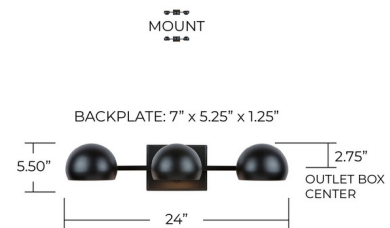

Specifications

COLOR N/A
BODY FINISH Matte Black
WATTAGE 180W
DIMMER Standard 120V
DIMENSIONS 24"W x 5.5"H x 8"D
BULB NOT INCLUDED 3 x G16.5/Candelabra (E12)/60W/120V Incandescent
COUNTRY OF ORIGIN China

Notes:

Shown in matte black

EXTENDS FROM WALL: 8"

CLICK TO VIEW PRODUCT