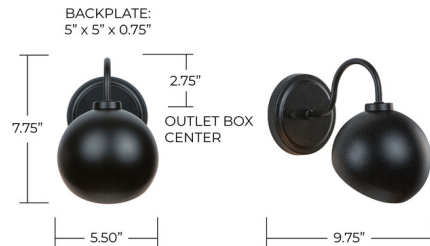

## Hadley Wall Sconce By Capital Lighting

### Description

The Hadley Wall Sconce brings a curvy arm with tiltable dome shade that has a place in many decors. Finished in Matte Black with shade interior of white to reflect more light. UL listed. Suitable for damp locations.

### Specifications

COLOR	N/A
BODY FINISH	Matte Black
WATTAGE	60W
DIMMER	Standard 120V
DIMENSIONS	5.5"W x 7.75"H x 9.75"D
BULB NOT INCLUDED	1 x G16.5/Candelabra (E12)/60W/120V Incandescent
COUNTRY OF ORIGIN	China