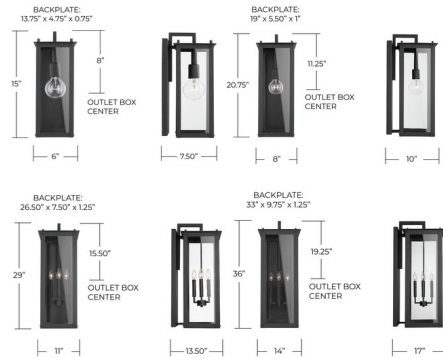

Description

The Hunt Outdoor Wall Light is designed to help you enjoy dark skies and bright stars, keeping light pollution to a minimum. Features Black or Oiled Bronze aluminum and Clear glass. Available in four sizes. UL listed. Suitable for wet locations.

Shown in black / clear

Specifications

COLOR	Clear
BODY FINISH	Black
WATTAGE	17W
DIMMER	Standard 120V
DIMENSIONS	6"W x 15"H x 7.5"D
BULB NOT INCLUDED	1 x G25/Medium (E26)/17W/120V Incandescent
COUNTRY OF ORIGIN	China