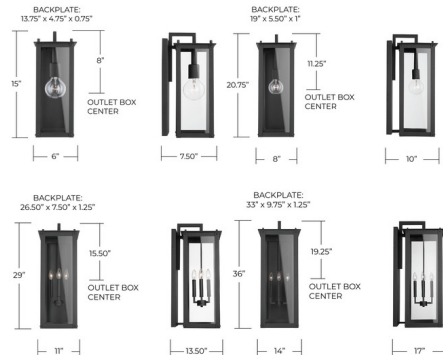

### Description

The Hunt Outdoor Wall Light is designed to help you enjoy dark skies and bright stars, keeping light pollution to a minimum. Features Black or Oiled Bronze aluminum and Clear glass. Available in four sizes. UL listed. Suitable for wet locations.

Shown in black / clear

### Specifications

COLOR	Clear
BODY FINISH	Black
WATTAGE	17W
DIMMER	Standard 120V
DIMENSIONS	6"W x 15"H x 7.5"D
BULB NOT INCLUDED	1 x G25/Medium (E26)/17W/120V Incandescent
COUNTRY OF ORIGIN	China

CLICK TO VIEW PRODUCT