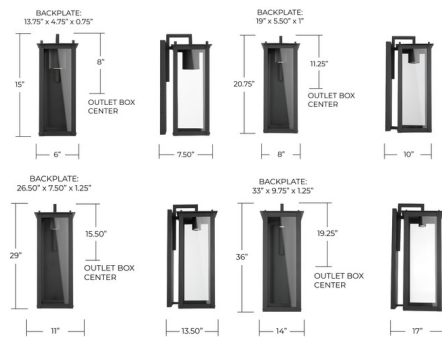

Description

The Hunt Outdoor Wall Lantern is designed to help you enjoy dark skies and bright stars, keeping light pollution to a minimum. Features Black aluminum and Clear glass. UL listed. Suitable for wet locations.

Shown in black / clear

Specifications

| | |
|-------------------|---------------------------|
| COLOR | Clear |
| BODY FINISH | Black |
| WATTAGE | 7W |
| DIMMER | Standard 120V |
| DIMENSIONS | 6"W x 15"H x 7.5"D |
| BULB NOT INCLUDED | 1 x MR16/GU10/7W/120V LED |
| COUNTRY OF ORIGIN | China |