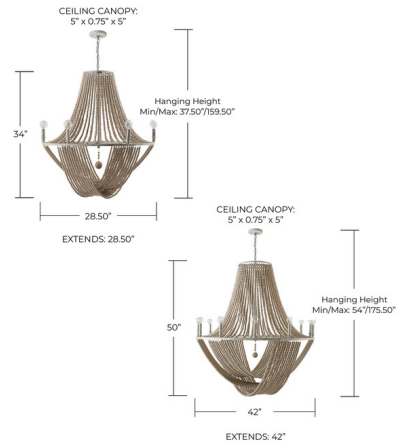

CLICK TO VIEW PRODUCT

Notes: