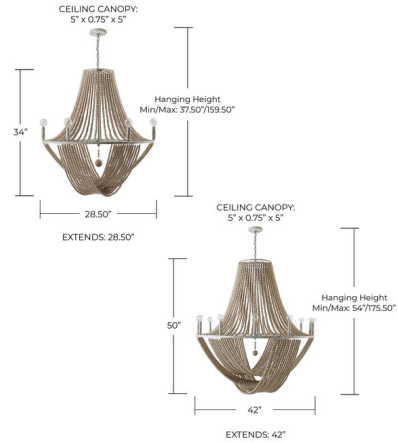

CLICK TO VIEW PRODUCT

Notes: