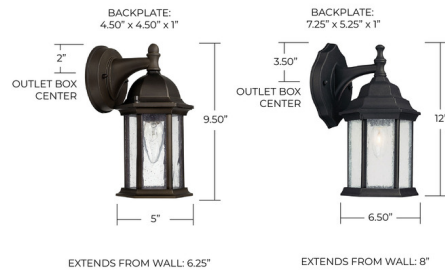

Lightology

lightology.com
866-954-4489
06-21-26

Project: _____

Company: _____

Location: _____ Fixture Type: _____

SPEC #: **CPT853077**

Approved On: _____ Approved By: _____

Main Street Outdoor Wall Light By Capital Lighting

Description

The Main Street Outdoor Wall Light has old world charm that will pair well with a wide variety of architectural designs. Features Clear Seeded glass with Black finish or Antique Glass with Old Bronze finish. Available in two sizes. UL listed. Suitable for wet locations.

Shown in black / clear seeded

Specifications

COLOR	Clear Seeded
BODY FINISH	Black
WATTAGE	75W
DIMMER	Standard 120V
DIMENSIONS	5"W x 9.5"H x 6.25"D
BULB NOT INCLUDED	1 x F15/Medium (E26)/75W/120V Incandescent
COUNTRY OF ORIGIN	China