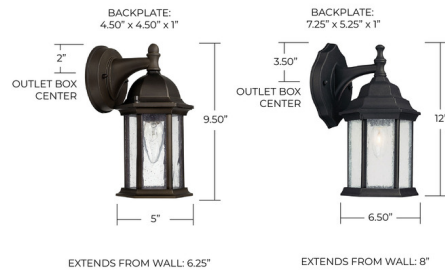

Lightology

lightology.com
866-954-4489
04-25-26

Project: _____

Company: _____

Location: _____ Fixture Type: _____

SPEC #: **CPT853077**

Approved On: _____ Approved By: _____

Main Street Outdoor Wall Light By Capital Lighting

Description

The Main Street Outdoor Wall Light has old world charm that will pair well with a wide variety of architectural designs. Features Clear Seeded glass with Black finish or Antique Glass with Old Bronze finish. Available in two sizes. UL listed. Suitable for wet locations.

Shown in black / clear seeded

Specifications

COLOR	Clear Seeded
BODY FINISH	Black
WATTAGE	75W
DIMMER	Standard 120V
DIMENSIONS	5"W x 9.5"H x 6.25"D
BULB NOT INCLUDED	1 x F15/Medium (E26)/75W/120V Incandescent
COUNTRY OF ORIGIN	China