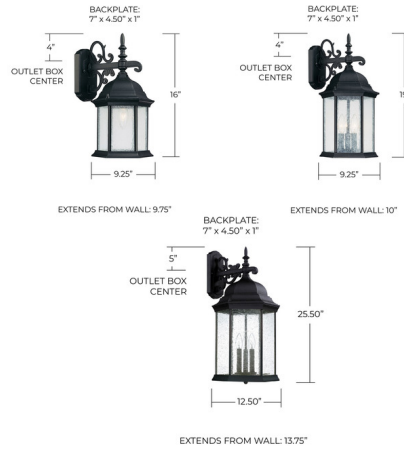

## Main Street Outdoor Wall Lantern By Capital Lighting

### Description

The Main Street Outdoor Wall Lantern has old world charm that will pair well with a wide variety of architectural designs. Features Clear Seeded glass with Black finish or Antique Glass with Old Bronze finish. Available in three sizes. Backplate: 4.49 inch width x 7 inch height x 1 inch depth. UL listed. Suitable for wet locations.

### Specifications

COLOR . . . . . Clear Seeded  
BODY FINISH . . . . . Black  
WATTAGE . . . . . 100W  
DIMMER . . . . . Standard 120V  
DIMENSIONS . . . . . 8"W x 16"H x 9.25"D  
BULB NOT INCLUDED . . . 1 x Edison Tube/Medium (E26)/100W/120V Incandescent  
COUNTRY OF ORIGIN . . . . . China