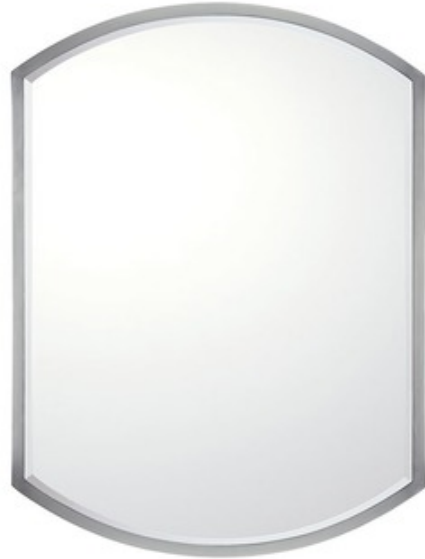

BRAND

Capital Lighting

DESCRIPTION

The Metal Mirror features a metal framed beveled mirror with Matte Nickel, Polished Nickel or Burnished Bronze trim. Includes wire hanger. Can be hung vertically or horizontally.

Shown in: Matte Nickel

COLOR	N/A
BODY FINISH	Matte Nickel
WATTAGE	N/A
DIMMER	N/A
DIMENSIONS	24"W x 32"H x 1.5"D
LAMP	N/A

SPEC # CPT853106

COMPANY	PROJECT	FIXTURE TYPE	APPROVED BY	DATE