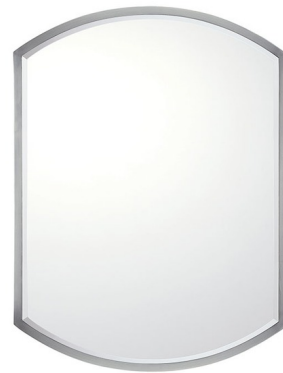

## Metal Mirror

By Capital Lighting

### Description

The Metal Mirror features a metal framed beveled mirror with Matte Nickel, Polished Nickel or Burnished Bronze trim. Includes wire hanger. Can be hung vertically or horizontally.

Shown in matte nickel

### Specifications

COLOR	N/A
BODY FINISH	Matte Nickel
WATTAGE	N/A
DIMMER	N/A
DIMENSIONS	24"W x 32"H x 1.5"D
BULB	N/A
COUNTRY OF ORIGIN	China

CLICK TO VIEW PRODUCT

Notes: