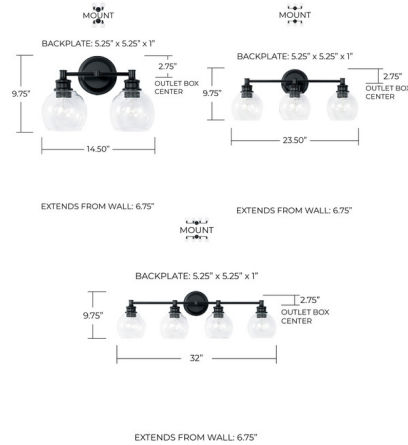

Description

Stylish elements including chic globe-shaped glass shades and stepped detailing on the backplate make the Mid Century Bathroom Vanity Light a perfect addition to any modern design scheme. It is available in a variety of finishes and sizes and can be installed facing up or down.

Specifications

COLOR Clear
 BODY FINISH Aged Brass
 WATTAGE 200W
 DIMMER Standard 120V
 DIMENSIONS 14.5"W x 9.75"H x 6.75"D
 BULB NOT INCLUDED 2 x G25/Medium (E26)/100W/120V Incandescent
 OTHER BULB OPTIONS 2 x G25/Medium (E26)/120V LED
 COUNTRY OF ORIGIN China

Technical Information

PRODUCT DIMENSIONS Backplate: Round, 5.25"W x 5.25"H x 1"D

Shown in aged brass / clear

CLICK TO VIEW PRODUCT

Notes: