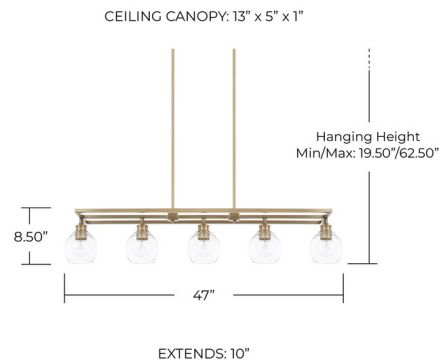

Lightology

lightology.com
866-954-4489
07-07-26

Project: _____

Company: _____

Location: _____ Fixture Type: _____

SPEC #: **CPT853125**

Approved On: _____ Approved By: _____

Mid-Century Island Pendant By Capital Lighting

Description

The Mid-Century Island Pendant has a clean uncluttered design featuring 5 lights with minimalistic contoured Clear glass shades that allow and unhindered visual flow and understated elegance. Includes 6 in., 12 in., and 18 in. removable rods. Canopy size: 5 in. x 13 in. x 1 in. UL Listed.

Shown in aged brass / clear

Specifications

COLOR	Clear
BODY FINISH	Aged Brass
WATTAGE	500W
DIMMER	Standard 120V
DIMENSIONS	47"W x 26"H x 10"D
BULB NOT INCLUDED	5 x A19/Medium (E26)/100W/120V Incandescent
OTHER BULB OPTIONS	5 x A19/Medium (E26)/120V LED
COUNTRY OF ORIGIN	China