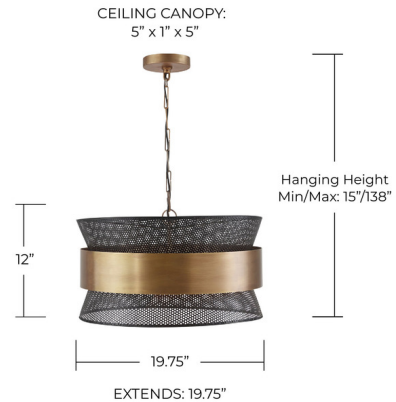

### Description

The Metal Perforated Pendant has an hourglass shaped shade that features Black perforated mesh with a center band and hardware in Patina Brass. Canopy: 5 inch diameter x 1 inch height. UL listed.

### Specifications

COLOR . . . . . Black  
BODY FINISH . . . . . Patina Brass  
WATTAGE . . . . . 240W  
DIMMER . . . . . Standard 120V  
DIMENSIONS . . . . . 19.75"W x 12"H  
BULB NOT INCLUDED . . . . . 4 x G16.5/Candelabra (E12)/60W/120V Incandescent  
OTHER BULB OPTIONS . . . . . 4 x G25/Medium (E26)/120V LED  
COUNTRY OF ORIGIN . . . . . India

### Technical Information

PRODUCT DIMENSIONS . . . . . Chain length: 10 feet

Shown in patina brass / black

CLICK TO VIEW PRODUCT

Notes: